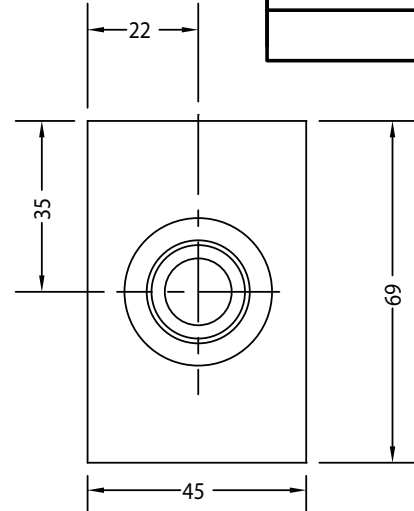

4 PORT 1/2 BSPP LINE BODY

222133 (ALUM)

4 PORT 3/4" UNF LINE BODY

222136 (ALUM)

4 PORT 1/2 BSPP LINE BODY