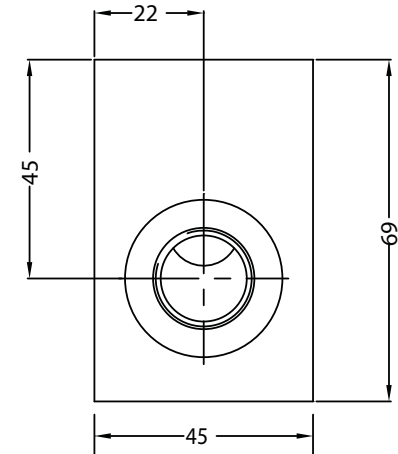

4 PORT 1/2 BSPP LINE BODY

222133 (ALUM)

4 PORT 3/4" UNF LINE BODY

222136 (ALUM)

4 PORT 1/2 BSPP LINE BODY