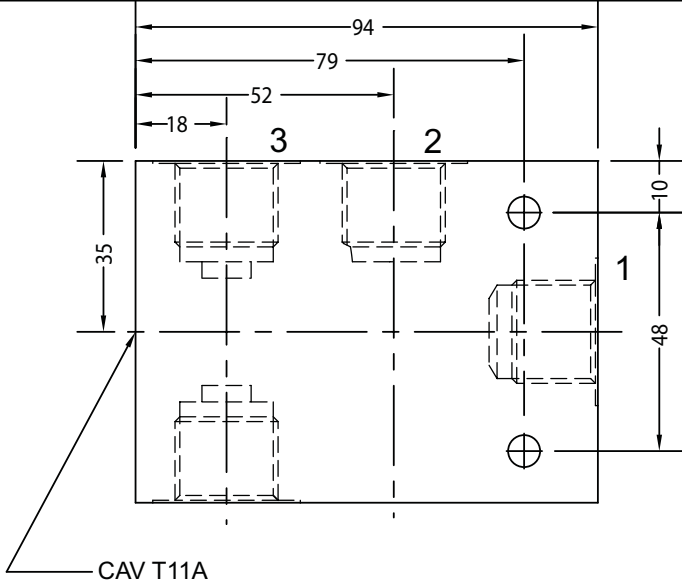

4 PORT 1/2 BSPP LINE BODY

222133 (ALUM)

4 PORT 3/4" UNF LINE BODY

222136 (ALUM)

4 PORT 1/2 BSPP LINE BODY