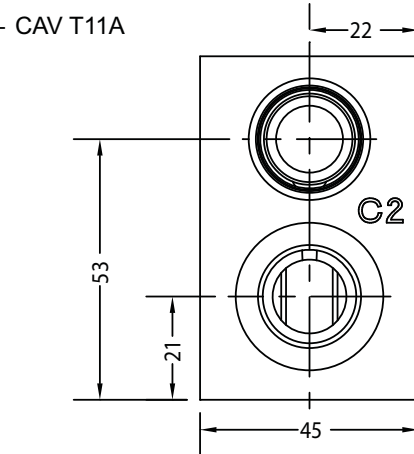

4 PORT 1/2 BSPP LINE BODY

222133 (ALUM)

4 PORT 3/4" UNF LINE BODY

222136 (ALUM)

4 PORT 1/2 BSPP LINE BODY