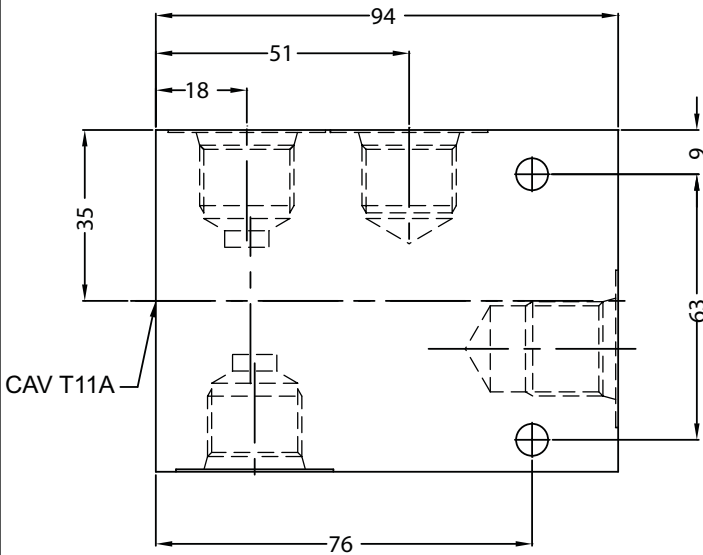

4 PORT 1/2 BSPP LINE BODY

222133 (ALUM)

4 PORT 3/4" UNF LINE BODY

222136 (ALUM)

4 PORT 1/2 BSPP LINE BODY