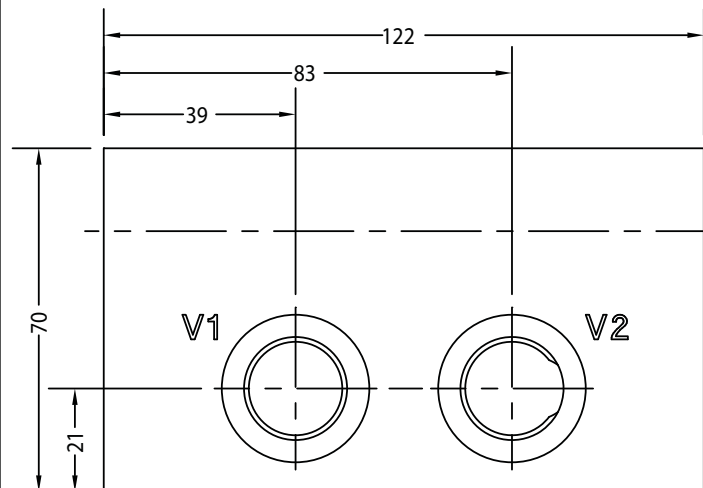

4 PORT 1/2 BSPP LINE BODY

222133 (ALUM)

4 PORT 3/4" UNF LINE BODY

222136 (ALUM)

4 PORT 1/2 BSPP LINE BODY